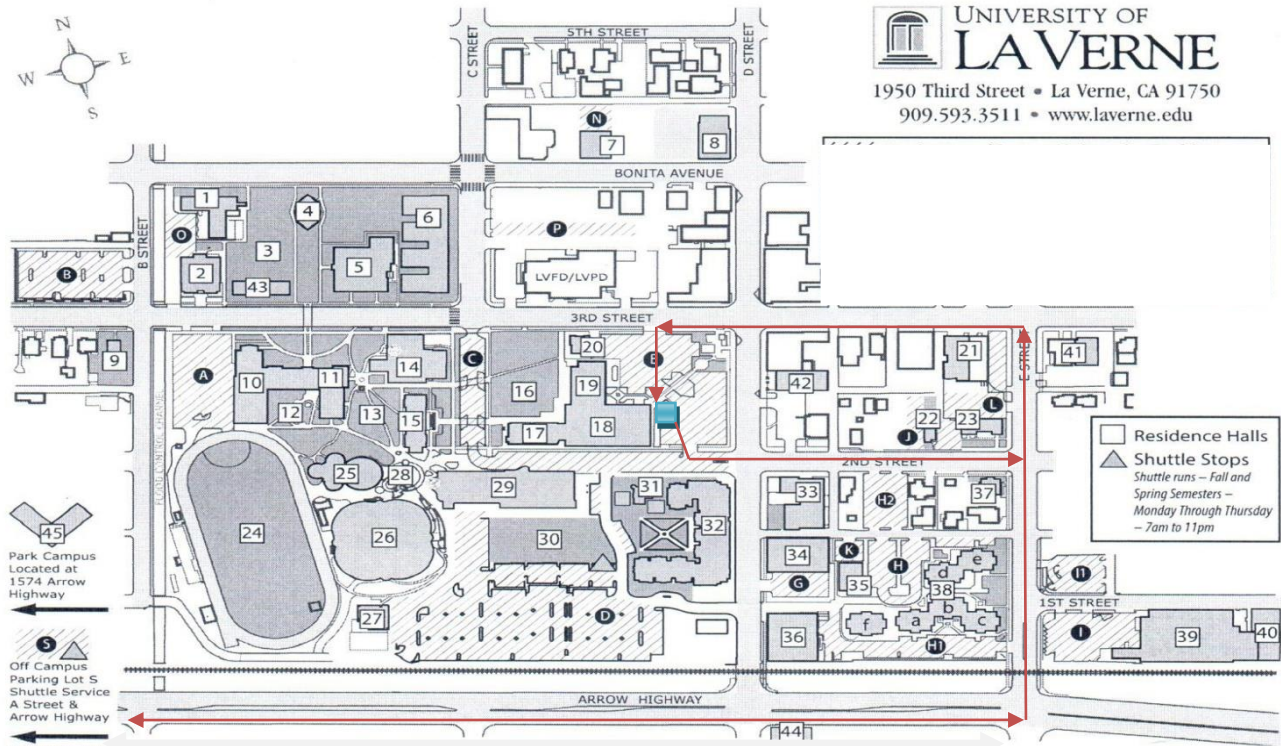

University of La Verne Shuttle Service – Fall 2017

University of La Verne Lot S Shuttle Schedule

Shuttle Service Hours: M-F from 7:30 a.m. to 6:30 p.m.

Shuttle Lot Hours: M-F from 7:30 a.m. to 7:00 p.m. (Lot is closed and locked at 7:00 p.m.). If you need a ride from campus to the shuttle lot after 6:30 p.m., please call Campus Safety at 909-448-4950.

Address: 1925 A Street, La Verne, CA 91750. The Shuttle lot is on A Street, just south of Arrow Highway, approximately ½ mile west of Main Campus.

The Shuttle runs continuously and stops at Lot E, behind Wilson Library. Campus Safety will also provide transportation to and from Main Campus throughout the day. Please call 909-448-4950.

*There is NO overnight parking in the shuttle lot

*No permits are needed, parking is FREE (a PS permit is required for employees).